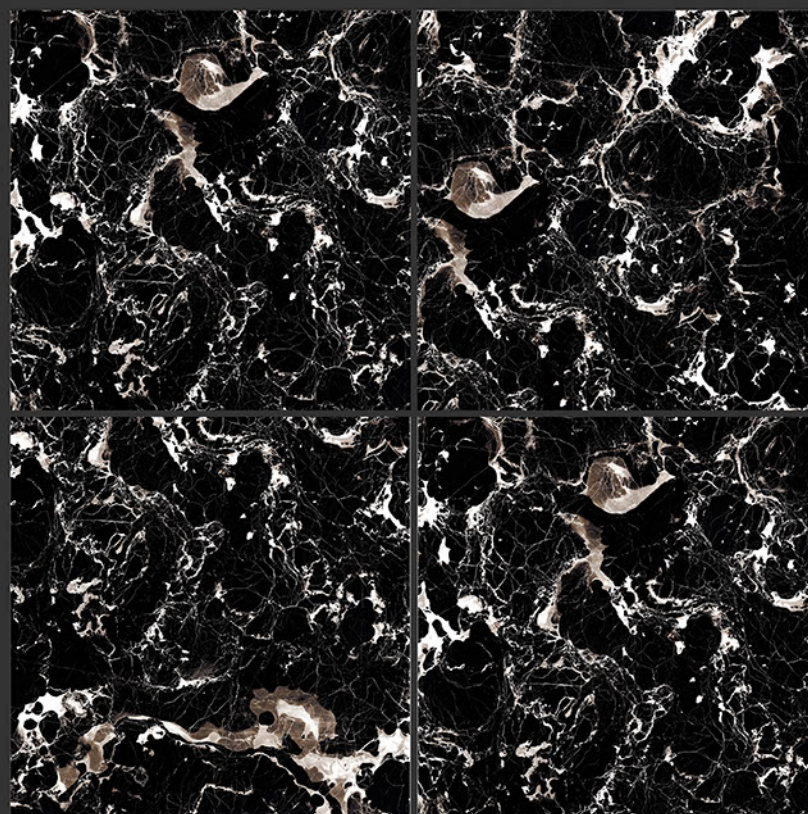

HIGH GLOSSY FINISH

**PGVT
800x800MM**