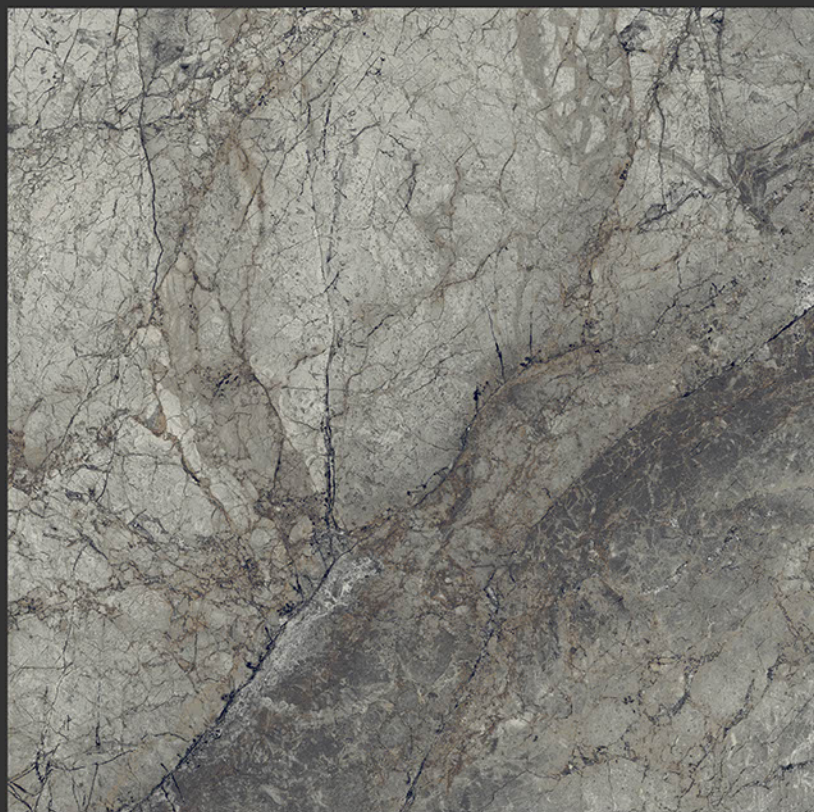

CASSINI CARARA