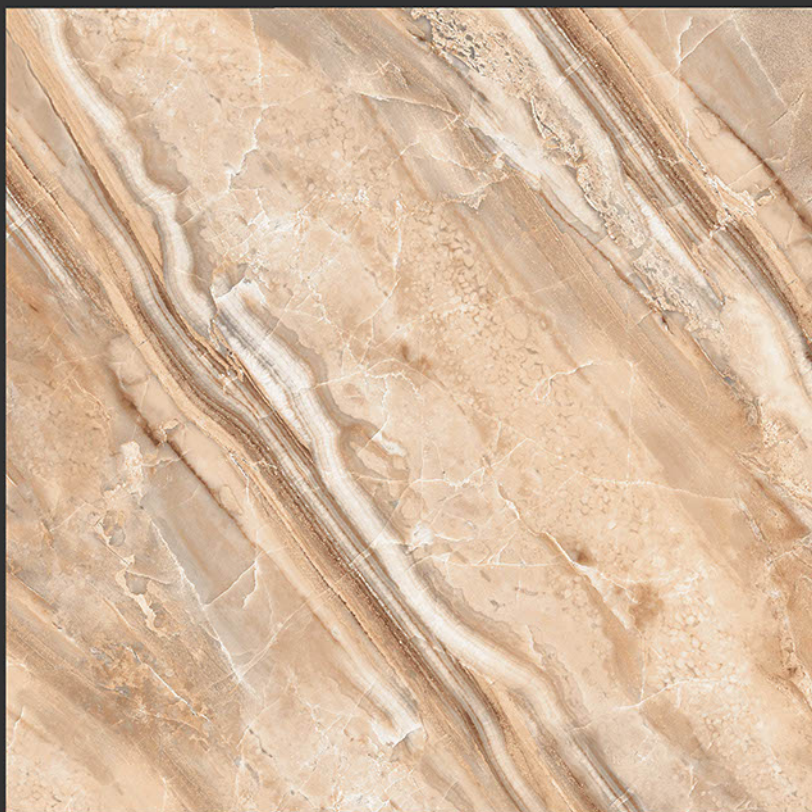

DESERT DARK

GLOSSY FINISH

**PGVT
800x800MM**

STATUARIO GLACIER

GLOSSY FINISH

**PGVT
800x800MM**

ARMANI BROWN

GLOSSY FINISH