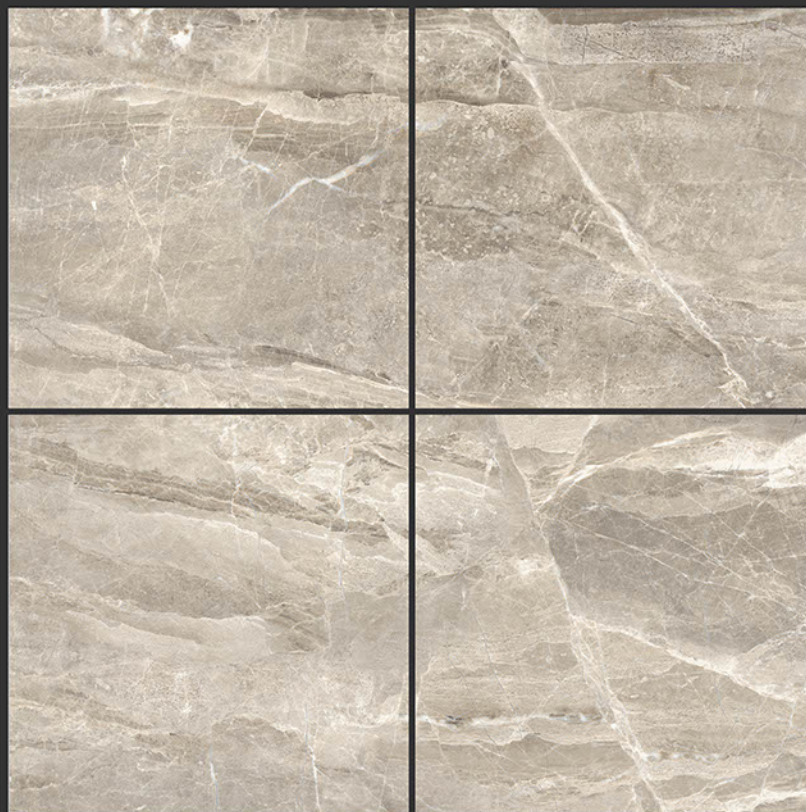

GLOSSY FINISH

**PGVT
800x800MM**

GLOSSY FINISH

**PGVT
800x800MM**