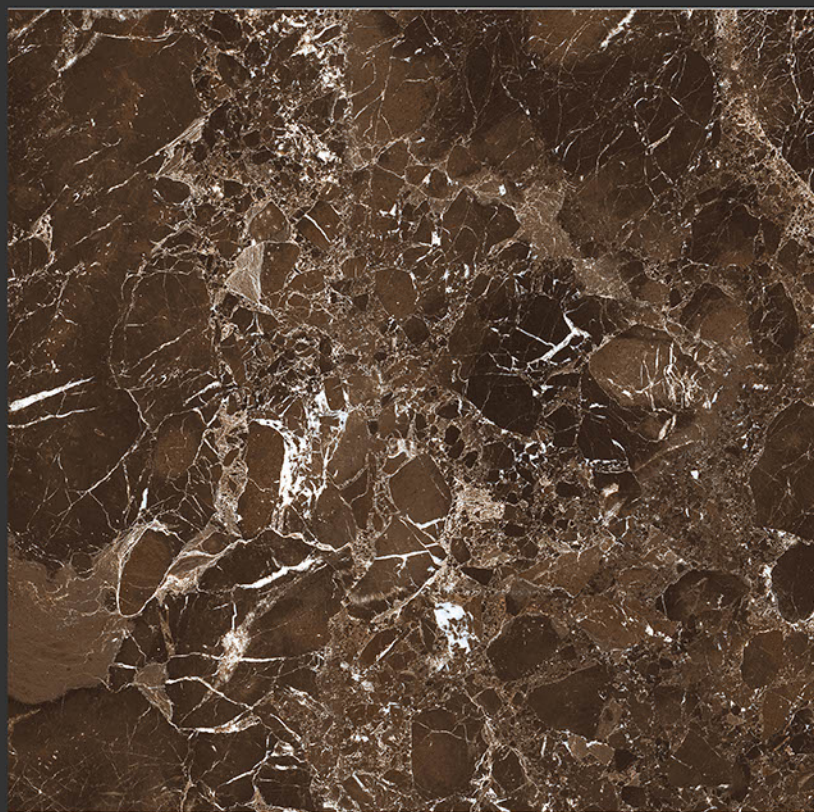

KENYA NERO

HIGH-GLOSS FINISH

**PGVT
800x800MM**