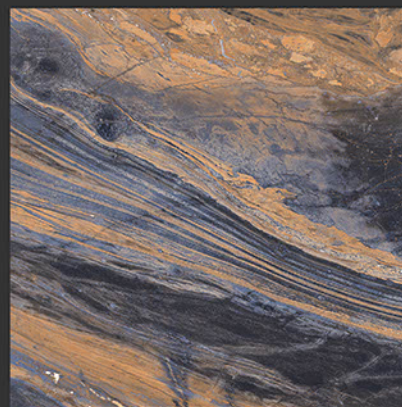

HIGH GLOSSY FINISH

PGVT
800x800MM

FINAL NOVELLA

HIGH GLOSSY FINISH

**PGVT
800x800MM**

final ZOIE

HIGH GLOSSY FINISH

PGVT
800x800MM