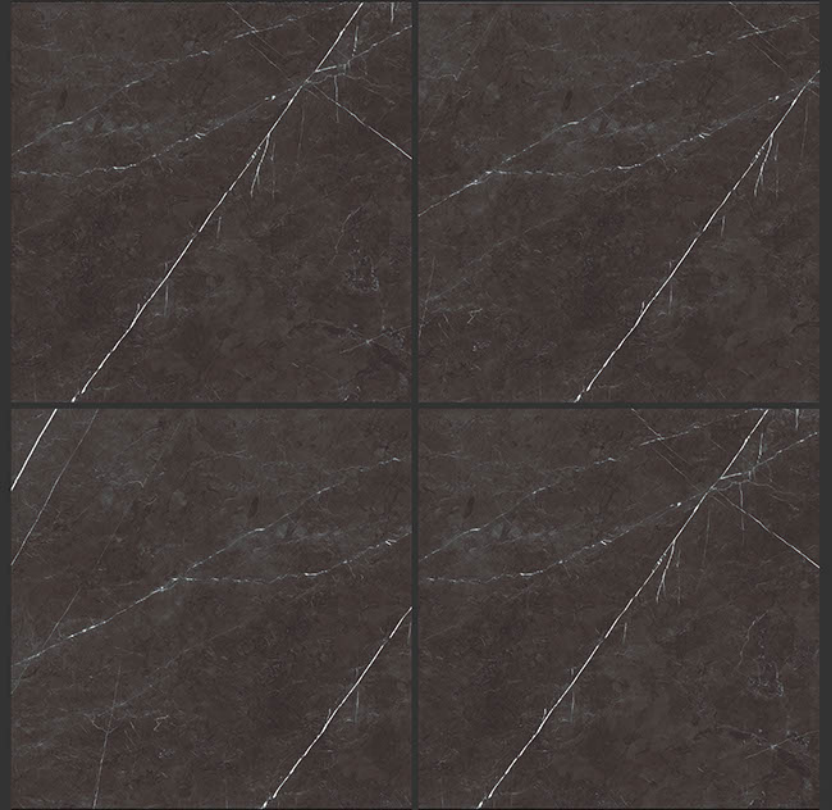

ZENITH BROWN

HIGH GLOSSY FINISH

**PGVT
800x800MM**

HIGH GLOSSY FINISH

PGVT
800x800MM

Dark_Emprador

HIGH GLOSSY FINISH

PGVT
800x800MM