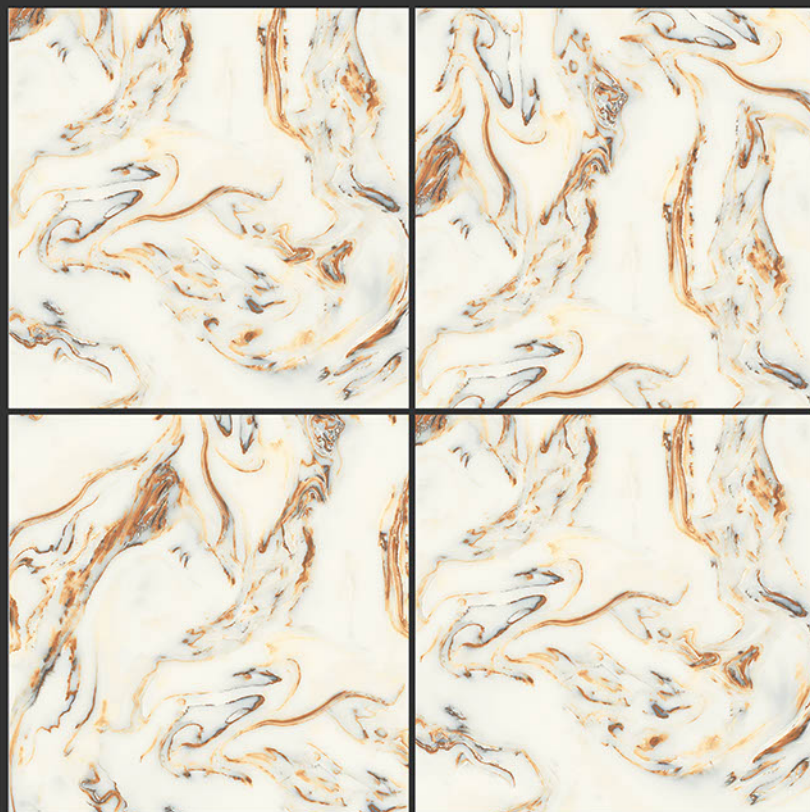

**PGVT
800x800MM**

VENICE MARFIL

GLOSSY FINISH

**PGVT
800x800MM**

ZEBRONA FANTA

GLOSSY FINISH

PGVT
800x800MM

519 Satvario Natural