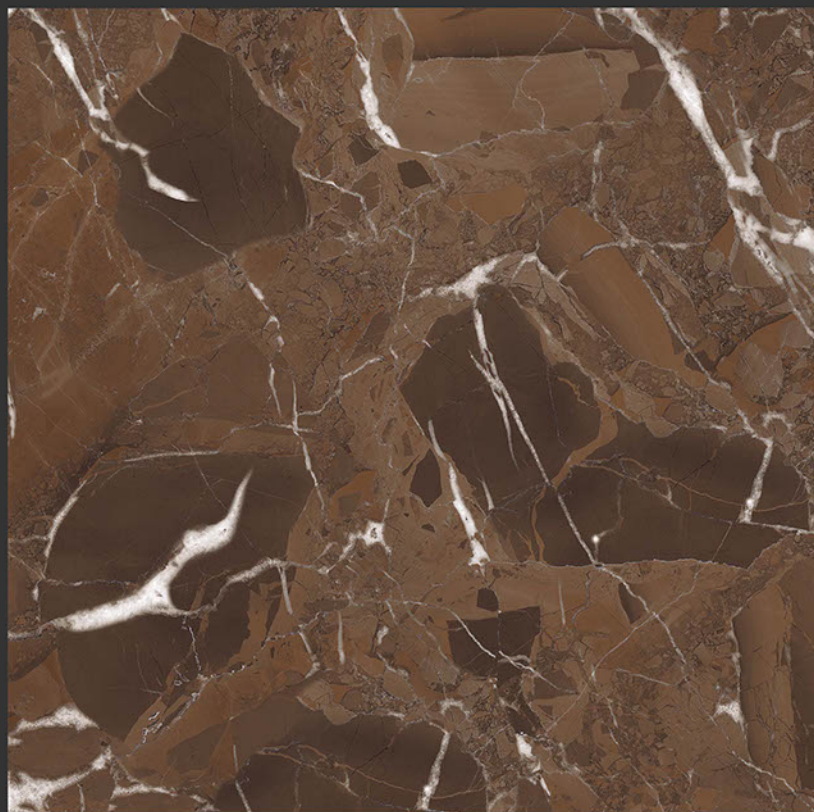

TENNIC SATVARIO

GLOSSY FINISH

PGVT
800x800MM

TRAVERTINO ASH

GLOSSY FINISH

**PGVT
800x800MM**

800X800 HIGH GLOSS FINISH

MARMO RUBY CHOCO