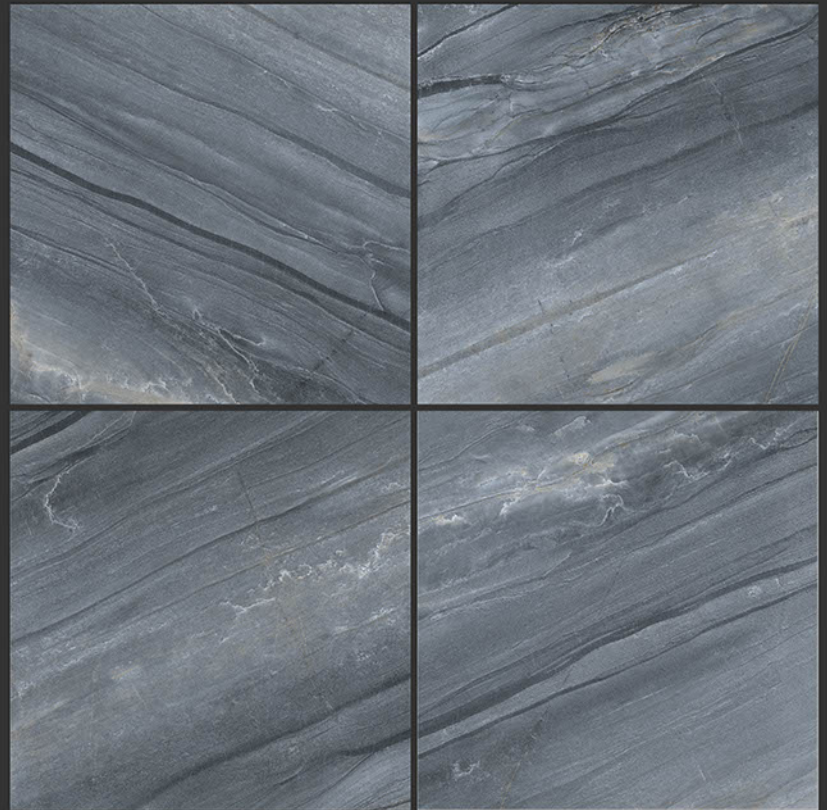

AGORA IVORY

RUSTIC FINISH

**PGVT
800x800MM**

Brasil Black

RUSTIC FINISH

**PGVT
800x800MM**

RUSTIC FINISH

PGVT
800x800MM