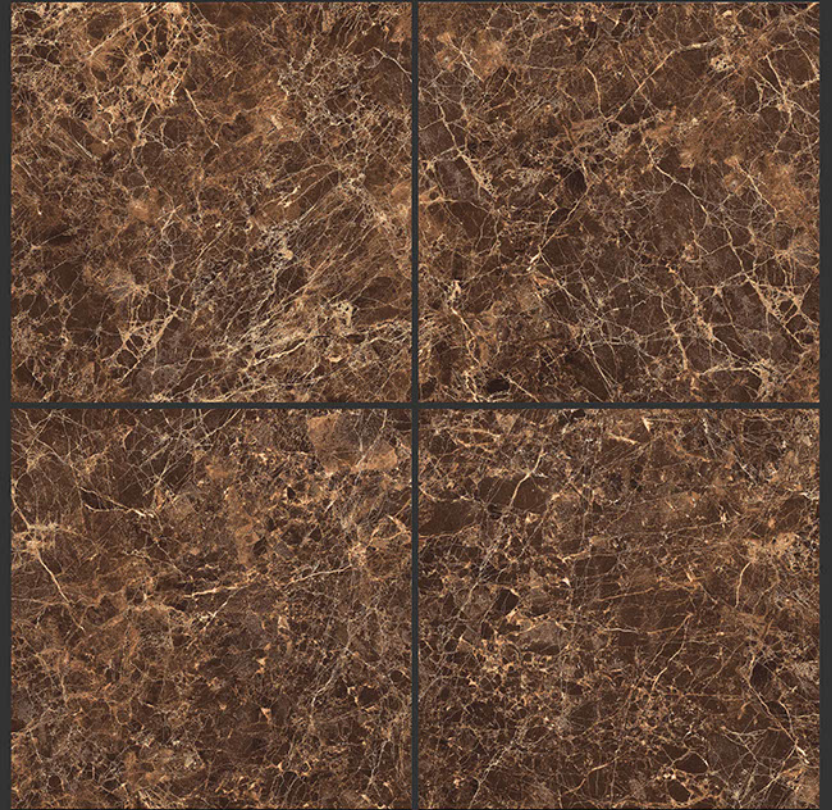

ZENITH BROWN

HIGH GLOSSY FINISH

**PGVT
800x800MM**

HIGH GLOSSY FINISH

PGVT
800x800MM

Dark_Emprador

HIGH GLOSSY FINISH

PGVT
800x800MM