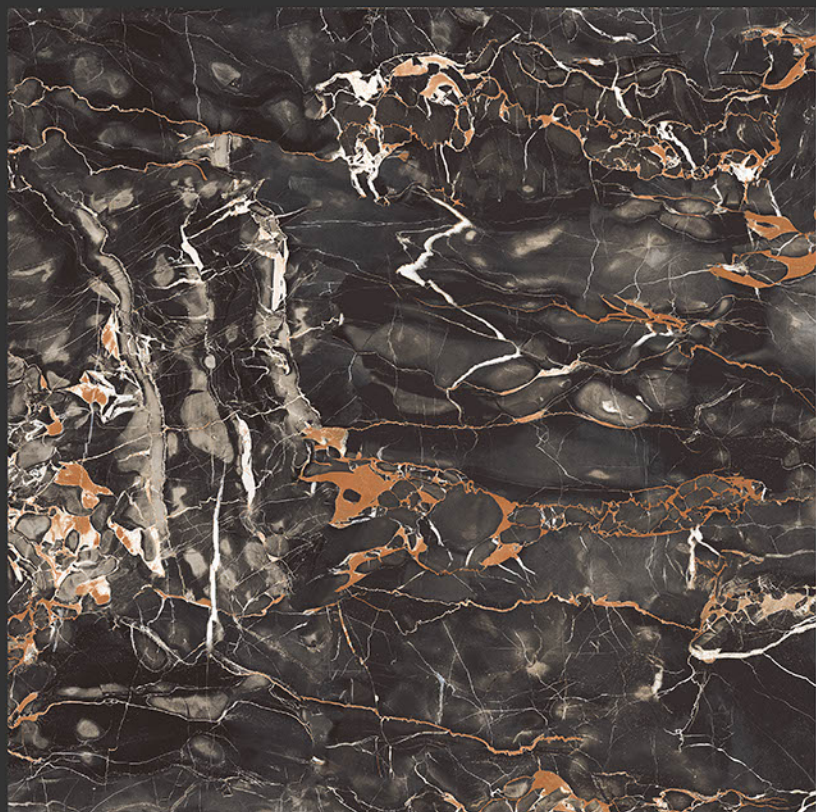

NEXTRA

HIGH GLOSSY FINISH

**PGVT
800x800MM**