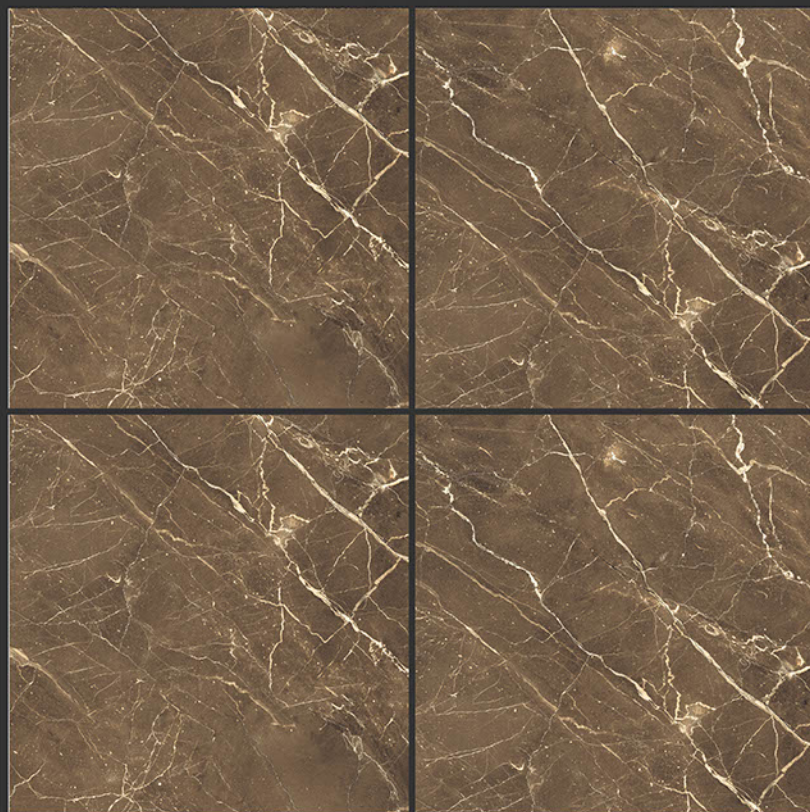

HIGH GLOSSY FINISH

**PGVT
800x800MM**