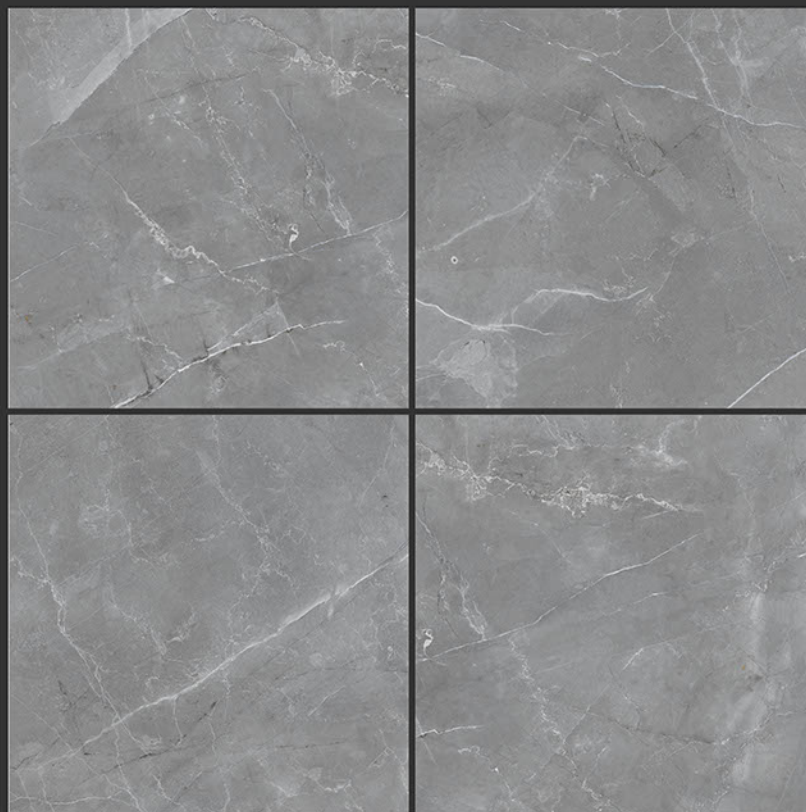

**PGVT
800x800MM**

MARLIN GRAY

GLOSSY FINISH

**PGVT
800x800MM**

MELTA BIANCO

GLOSSY FINISH

**PGVT
800x800MM**

ONYX GRAY