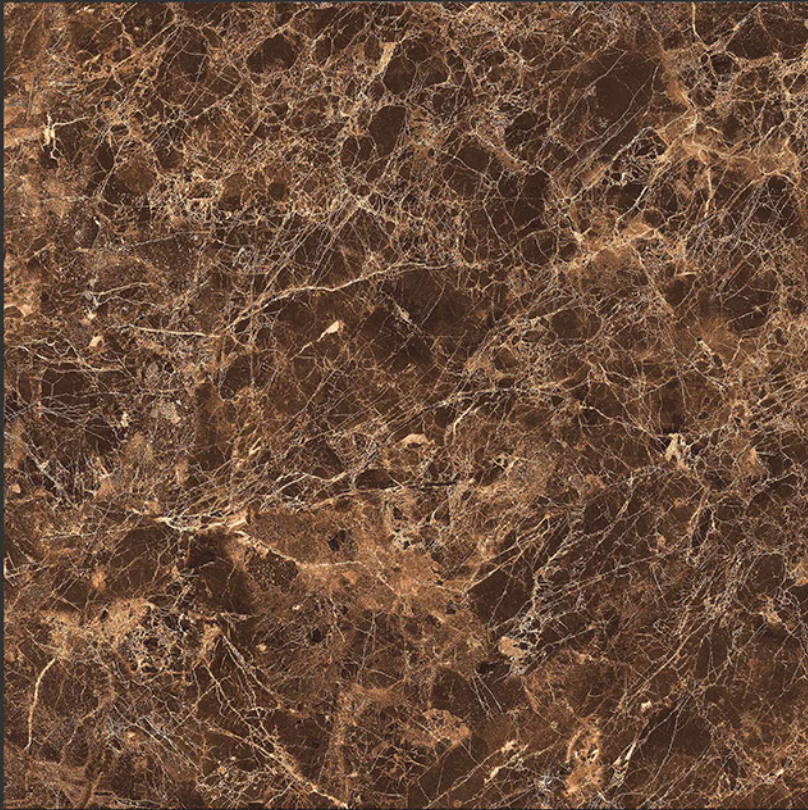

ZENITH BROWN

HIGH GLOSSY FINISH

**PGVT
800x800MM**

HIGH GLOSSY FINISH

PGVT
800x800MM

Dark_Emprador

HIGH GLOSSY FINISH

PGVT
800x800MM