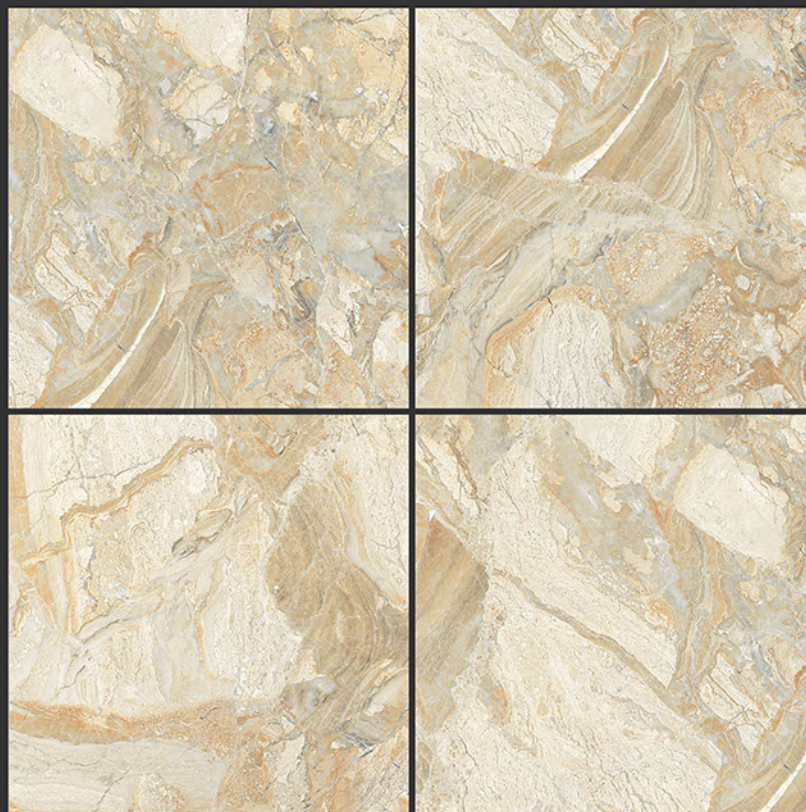

PGVT
800x800MM

Calcutta_Gold

GLOSSY FINISH

PGVT
800x800MM

CARARA GOLD

CASA BLANCO

GLOSSY FINISH

**PGVT
800x800MM**