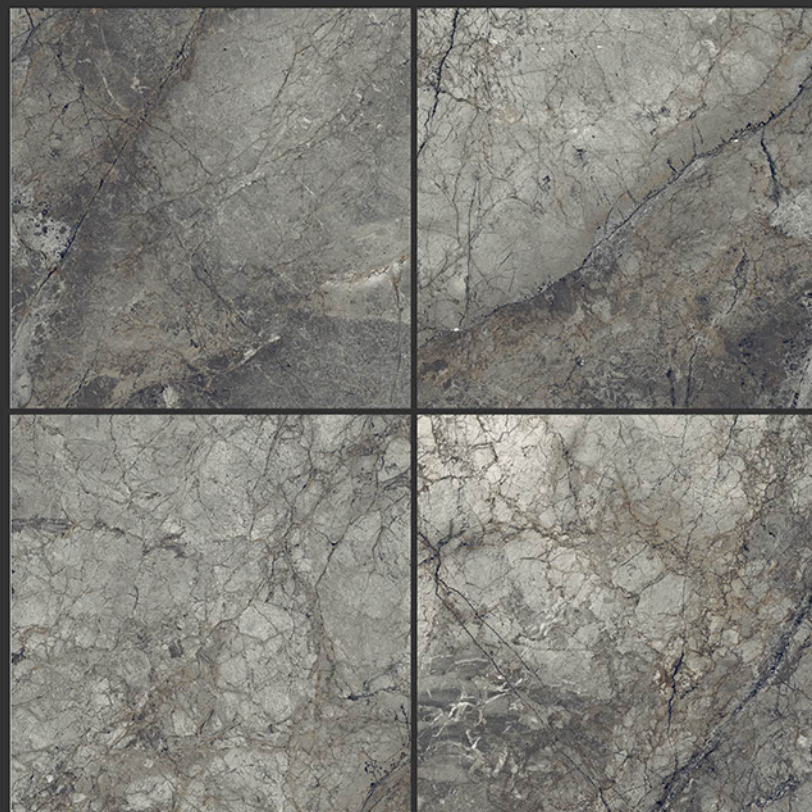

CASSINI CARARA

GLOSSY FINISH

**PGVT
800x800MM**

CHAMPION GREY

GLOSSY FINISH

**PGVT
800x800MM**

CIANA GREY

GLOSSY FINISH