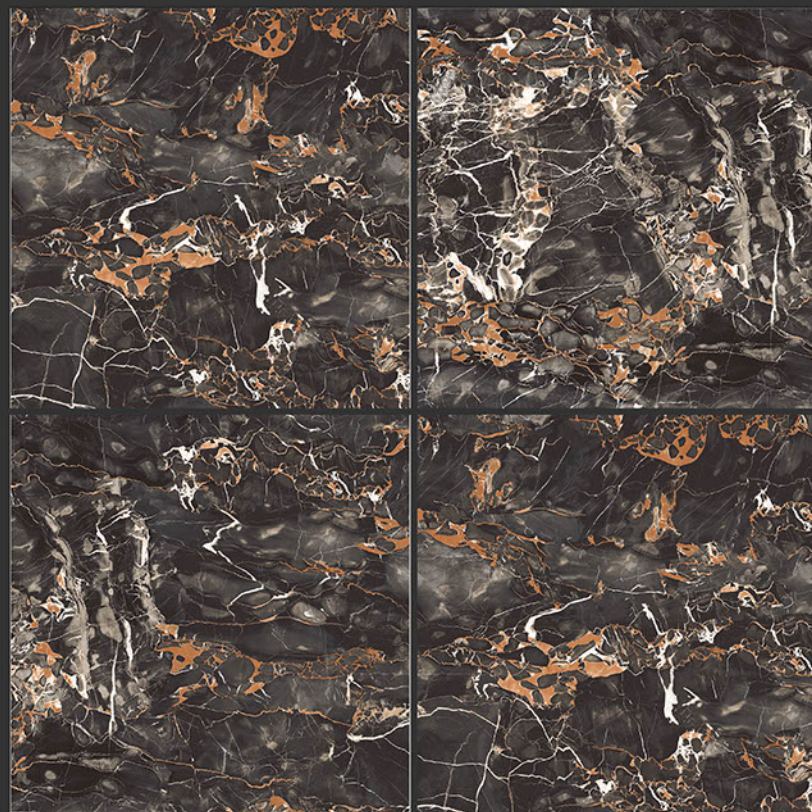

FLAVA

HIGH GLOSSY FINISH

**PGVT
800x800MM**

NEXTRA

HIGH GLOSSY FINISH

**PGVT
800x800MM**

ATHENA COTTO

HIGH GLOSSY FINISH