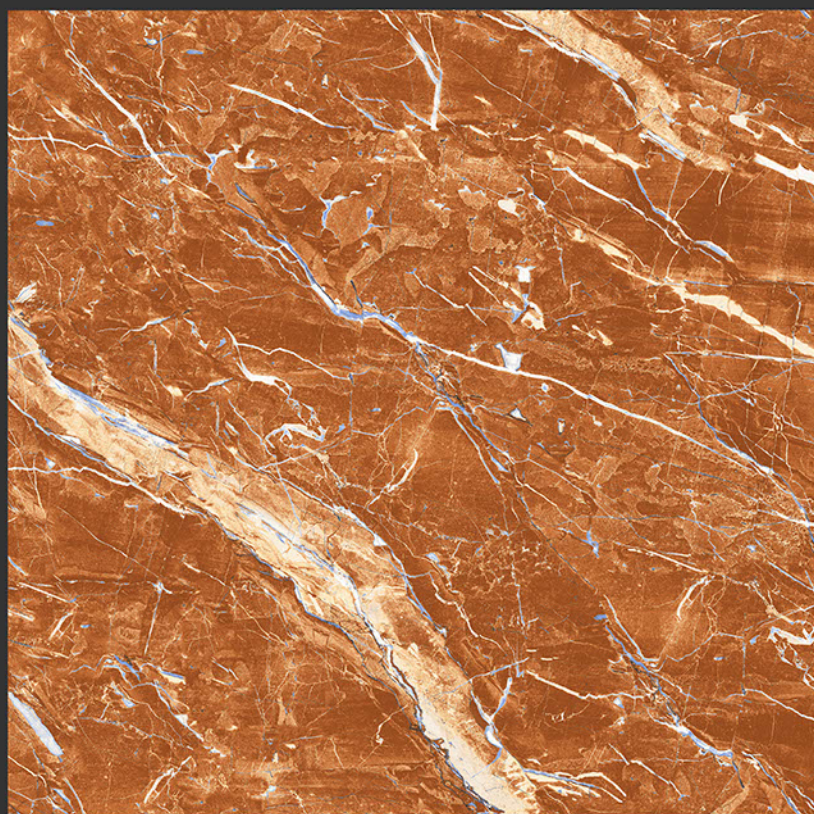

HIGH GLOSSY FINISH

PGVT
800x800MM

FINAL NOVELLA

HIGH GLOSSY FINISH

**PGVT
800x800MM**

final ZOIE

HIGH GLOSSY FINISH

PGVT
800x800MM