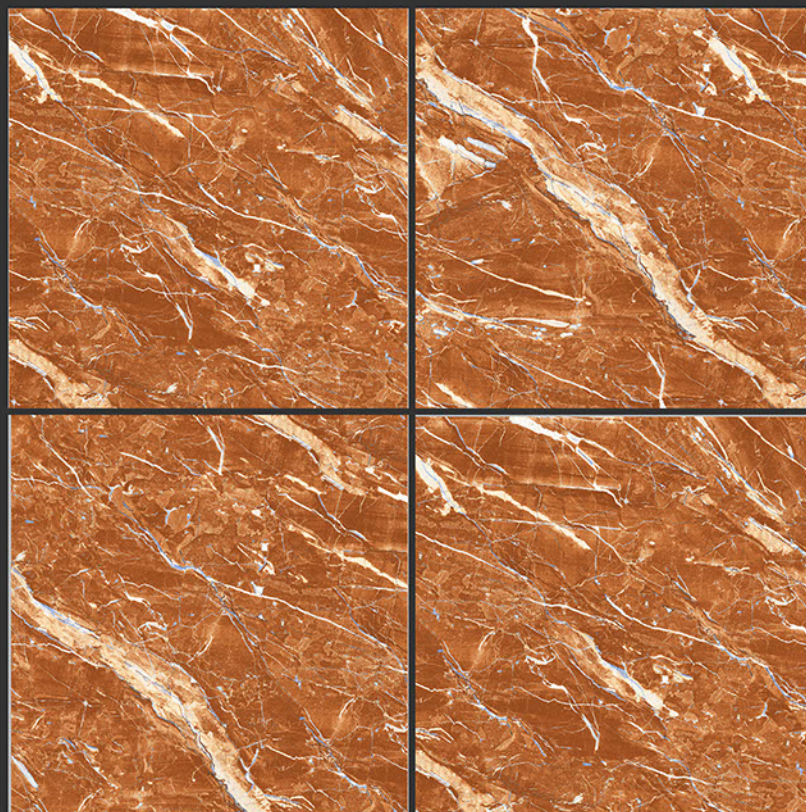

HIGH GLOSSY FINISH

**PGVT
800x800MM**